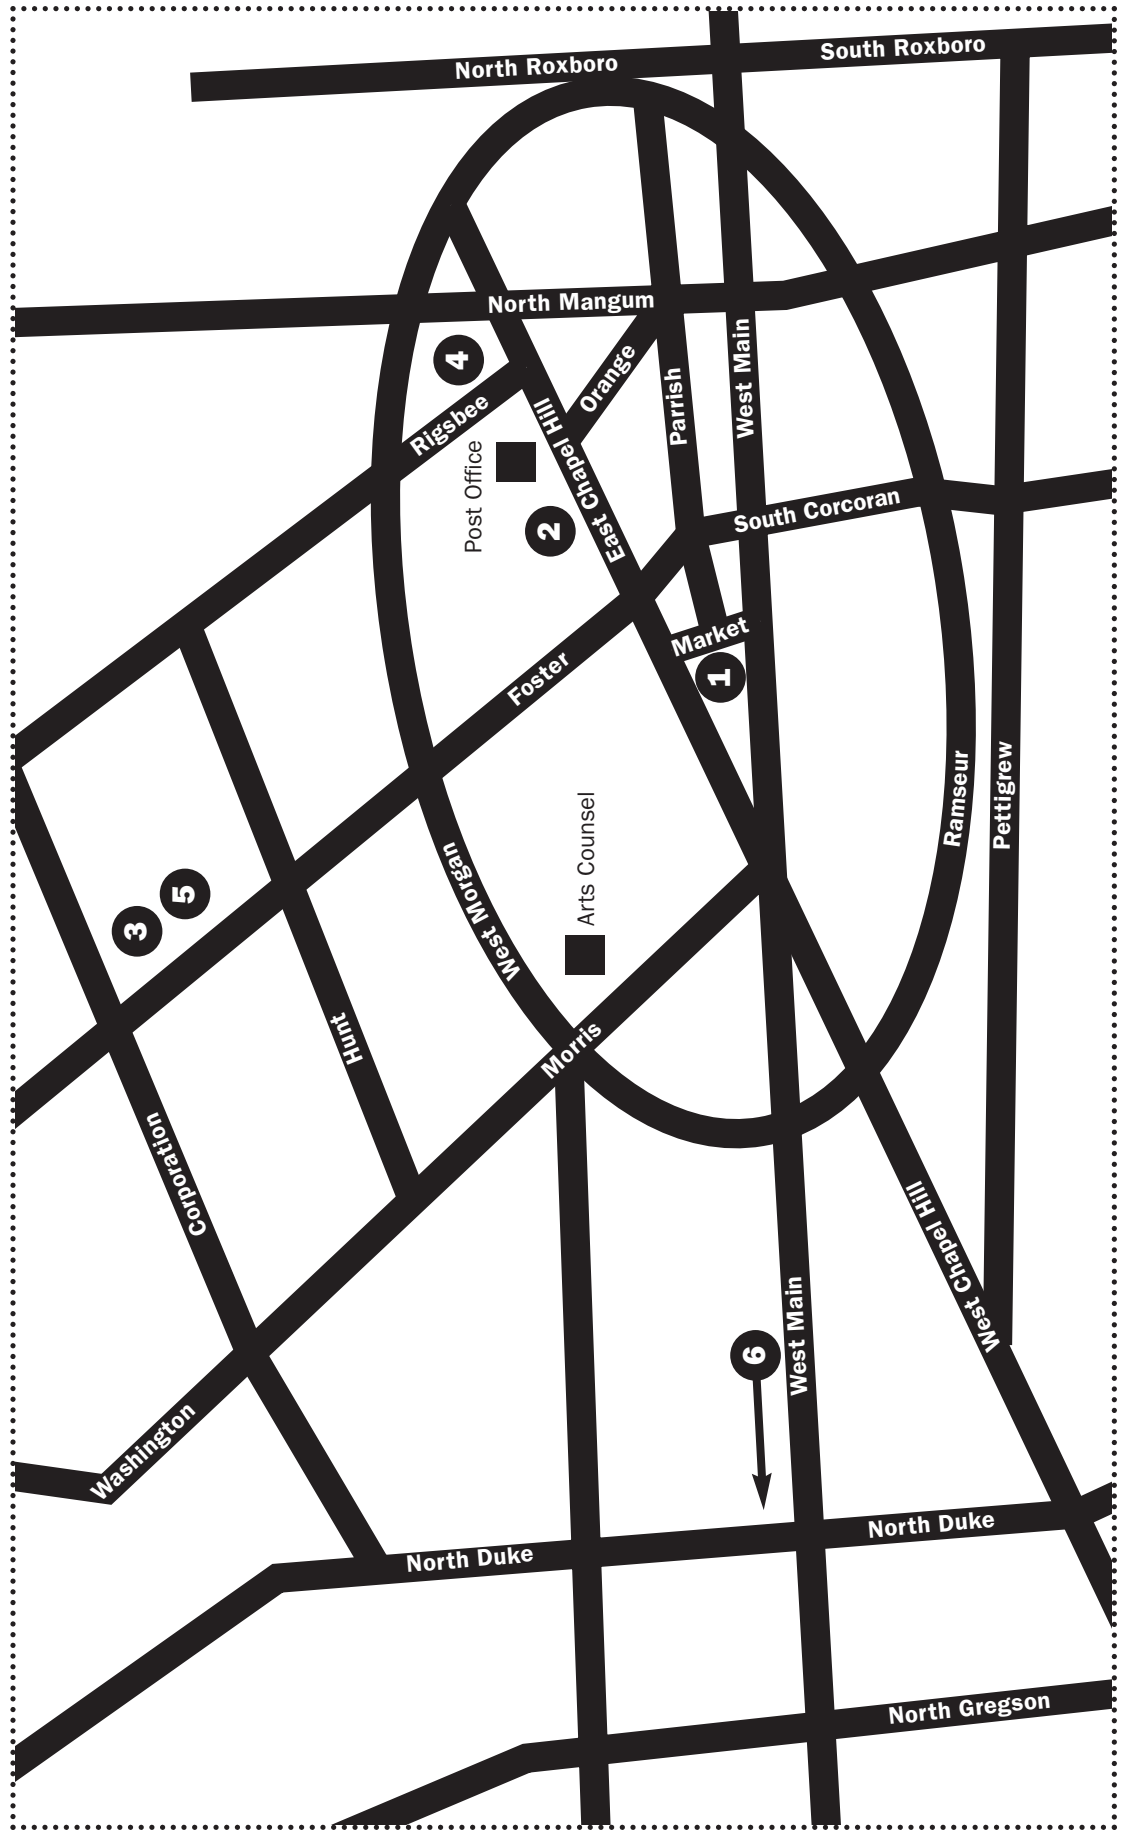

Art @ the Feminine Divine:

AN EXHIBIT ~ APRIL 21-MAY 14, 2006 ~ DURHAM, NC

1. 1 117 Market Street
2. 2 Transom Gallery ~ 305 East Chapel Hill Street
3. 3 The Scrap Exchange Gallery ~ 548 Foster Street
4. 4 Stern-Okun Loft ~ 208 Rigsbee Avenue
5. 5 Durham Central Park ~ Foster Street
6. 6 Francesca's ~ 706 9th Street